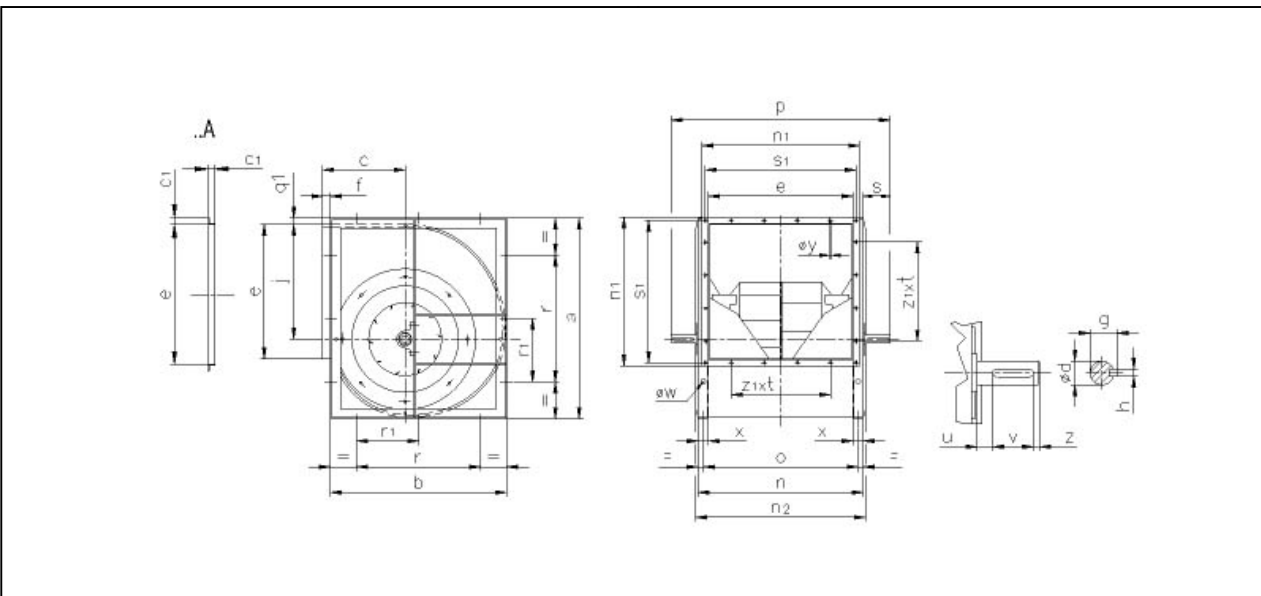

Selected Fan
n Max

NTHZ 1000 T2L
1150 1/min

Fan working conditions
Pw Max

Free Inlet - Free Outlet
45.00 kW

Certificates

The AMCA licensed air performance data has been modified for installation type A: Free inlet - Free outlet not included in the certified data. The modified performance is not AMCA licensed but is provided to aid in selection and application of the product.