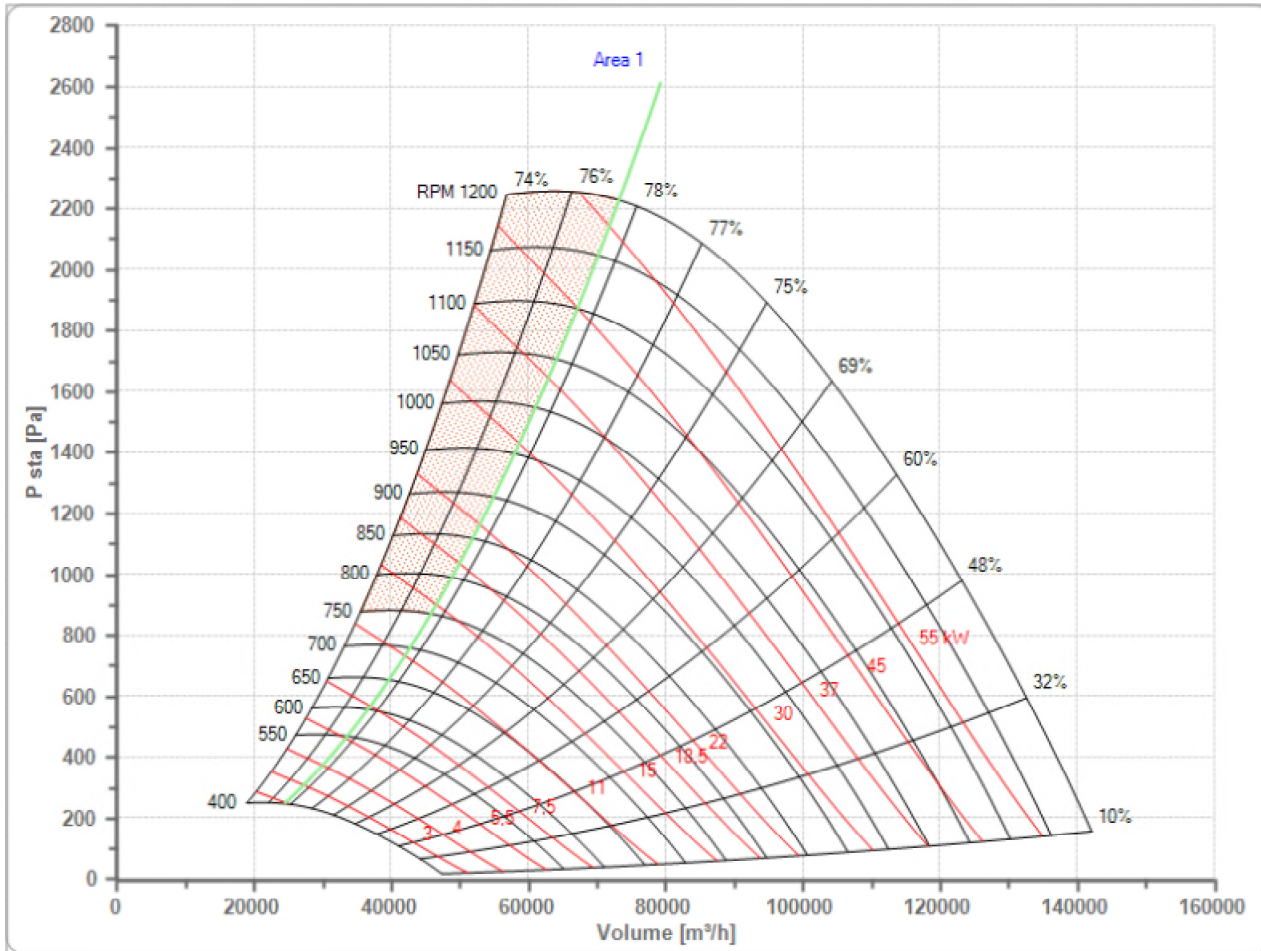

Selected Fan
n Max

NTHZ 1000 T2L
1150 1/min

Fan working conditions
Pw Max

Free Inlet - Free Outlet
45.00 kW

Certificates

The AMCA licensed air performance data has been modified for installation type A: Free inlet - Free outlet not included in the certified data. The modified performance is not AMCA licensed but is provided to aid in selection and application of the product.

a	b	c	c1	e	f	g	h	j	n
1810	1444	657	30	1267	97	64	18	1068	1367
n1	n2	o	ød	øw	øy	p	q1	r	r1
1327	1397	1327	60	18	10	1712	7	900	450
s	s1	u	v	x	z	z1xt			
173	1301	28	90	50	10	12x100			