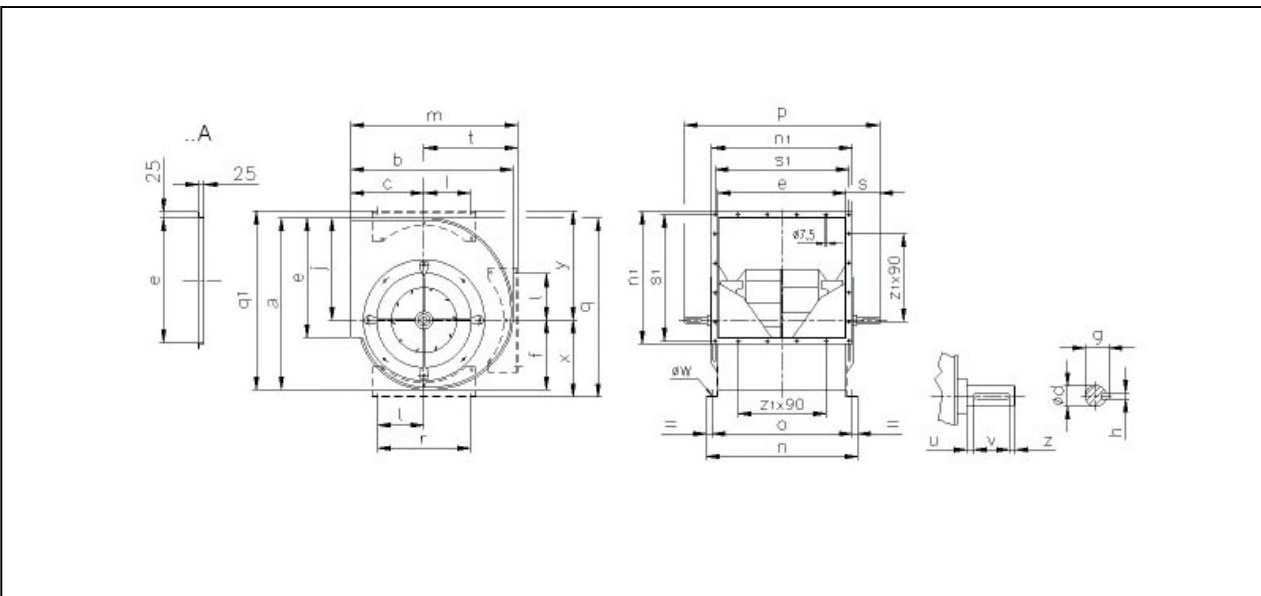

Selected Fan
n Max

NTHZ 710 B
1350 1/min

Fan working conditions
Pw Max

Free Inlet - Free Outlet
14.00 kW

Certificates

The AMCA licensed air performance data has been modified for installation type A: Free inlet - Free outlet not included in the certified data. The modified performance is not AMCA licensed but is provided to aid in selection and application of the product.