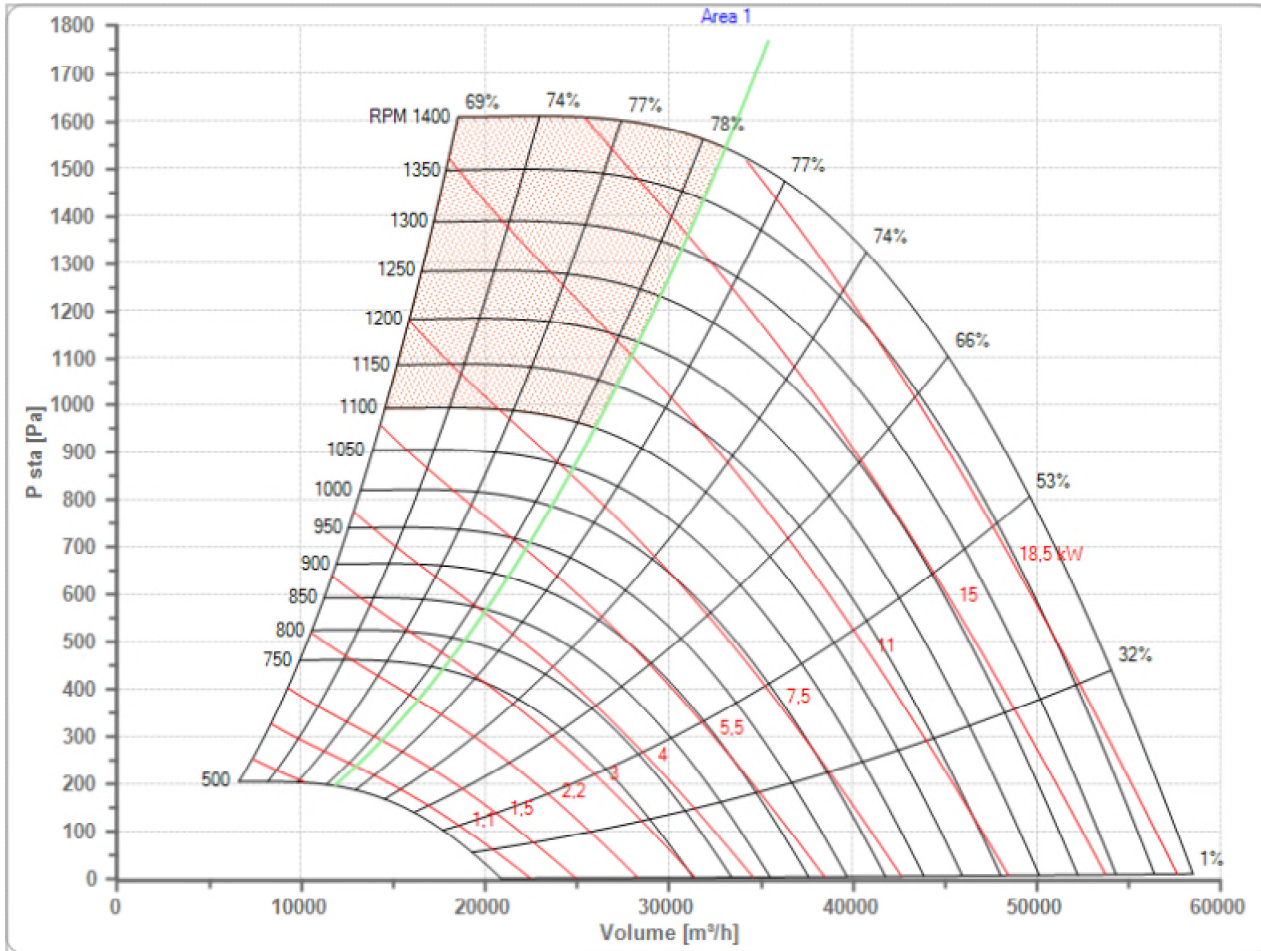

Selected Fan
n Max

NTHZ 710 B
1350 1/min

Fan working conditions
Pw Max

Free Inlet - Free Outlet
14.00 kW

Certificates

The AMCA licensed air performance data has been modified for installation type A: Free inlet - Free outlet not included in the certified data. The modified performance is not AMCA licensed but is provided to aid in selection and application of the product.

a	b	c	e	f	g	h	j	l	m
1287	1114	485	898	521	53.5	14	767	315	1121
n	n1	o	ød	øw	p	q	q1	r	s
1018	948	958	50	17	1220	1298	1318	630	161
s1	t	u	v	x	y	z	z1		
928	636	16	80	531	797	10	9		