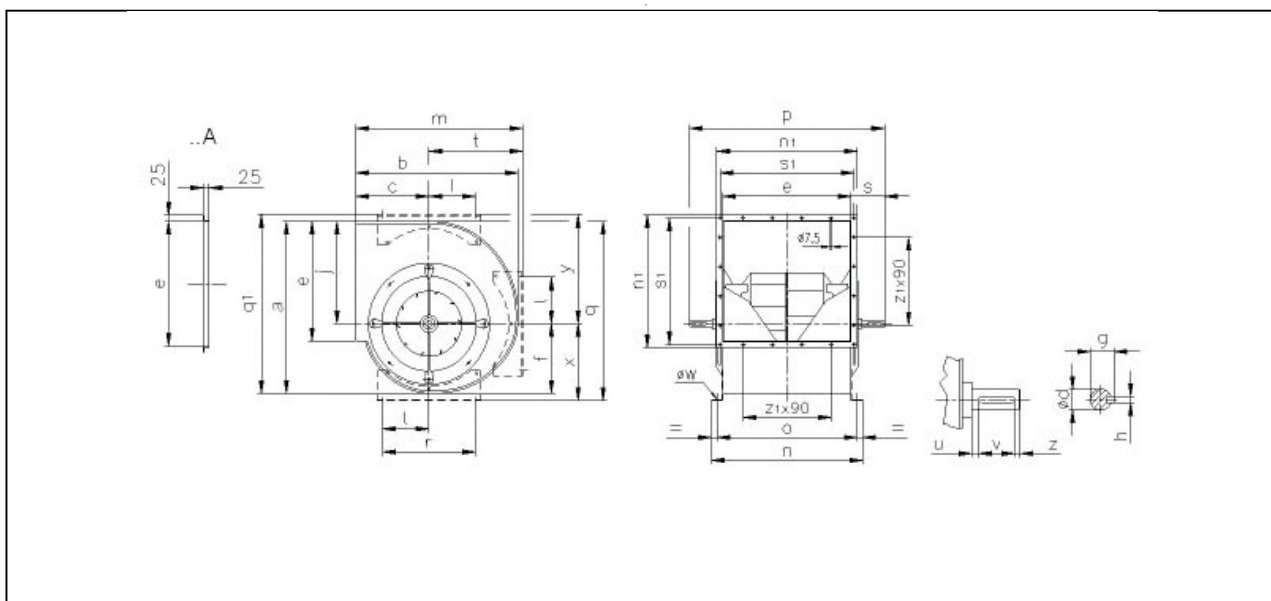

Selected Fan
n Max

NTHZ 630 B
1550 1/min

Fan working conditions
Pw Max

Free Inlet - Free Outlet
11.50 kW

Certificates

The AMCA licensed air performance data has been modified for installation type A: Free inlet - Free outlet not included in the certified data. The modified performance is not AMCA licensed but is provided to aid in selection and application of the product.