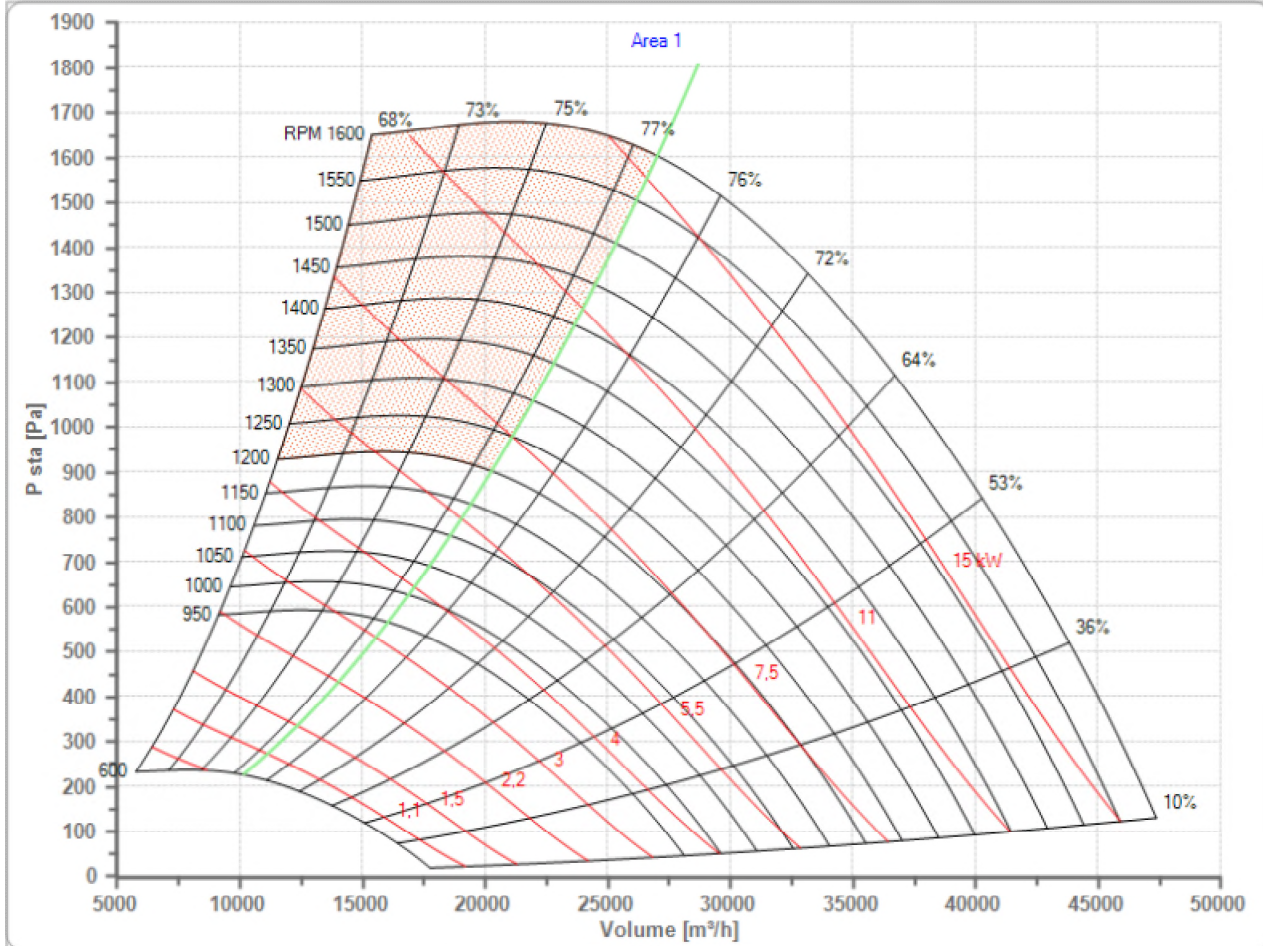

Selected Fan
n Max

NTHZ 630 B
1550 1/min

Fan working conditions
Pw Max

Free Inlet - Free Outlet
11.50 kW

Certificates

The AMCA licensed air performance data has been modified for installation type A: Free inlet - Free outlet not included in the certified data. The modified performance is not AMCA licensed but is provided to aid in selection and application of the product.

a	b	c	e	f	g	h	j	l	m
1144	993	434	801	463	43	12	681	280	1305
n	n1	o	ød	øw	p	q	q1	r	s
901	851	851	40	15	1090	1049	1170	560	145
s1	t	u	v	x	y	z	z1		
831	571	12	70	468	707	10	8		