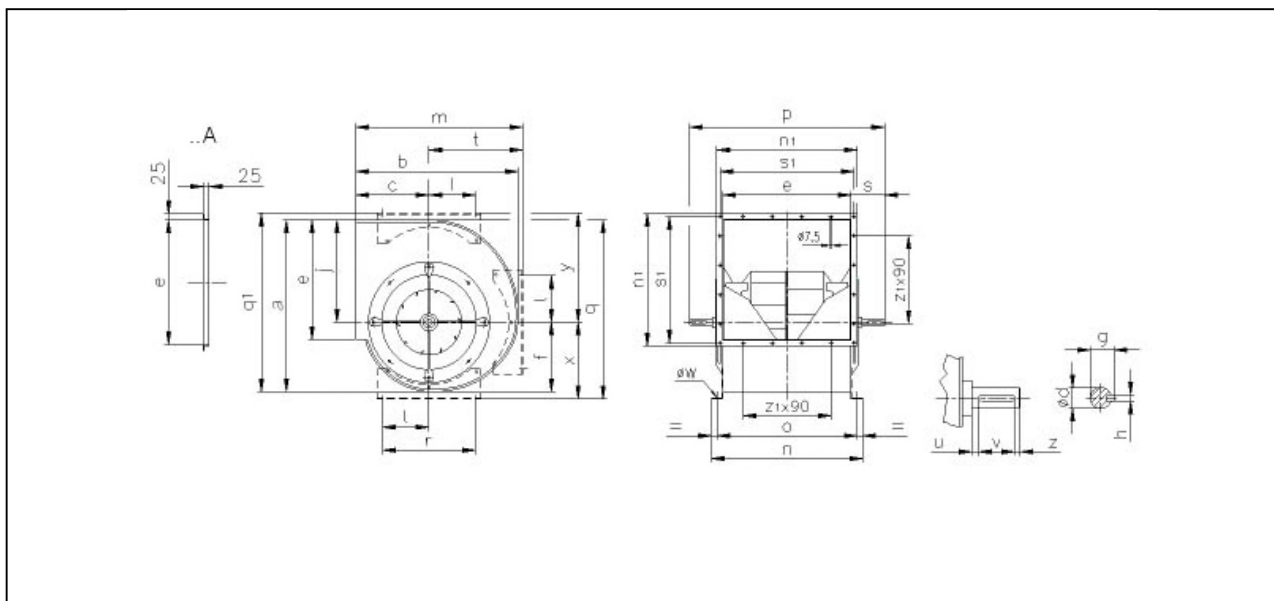

Selected Fan
n Max

NTHZ 560 B
1950 1/min

Fan working conditions
Pw Max

Free Inlet - Free Outlet
11.50 kW

Certificates

The AMCA licensed air performance data has been modified for installation type A: Free inlet - Free outlet not included in the certified data. The modified performance is not AMCA licensed but is provided to aid in selection and application of the product.