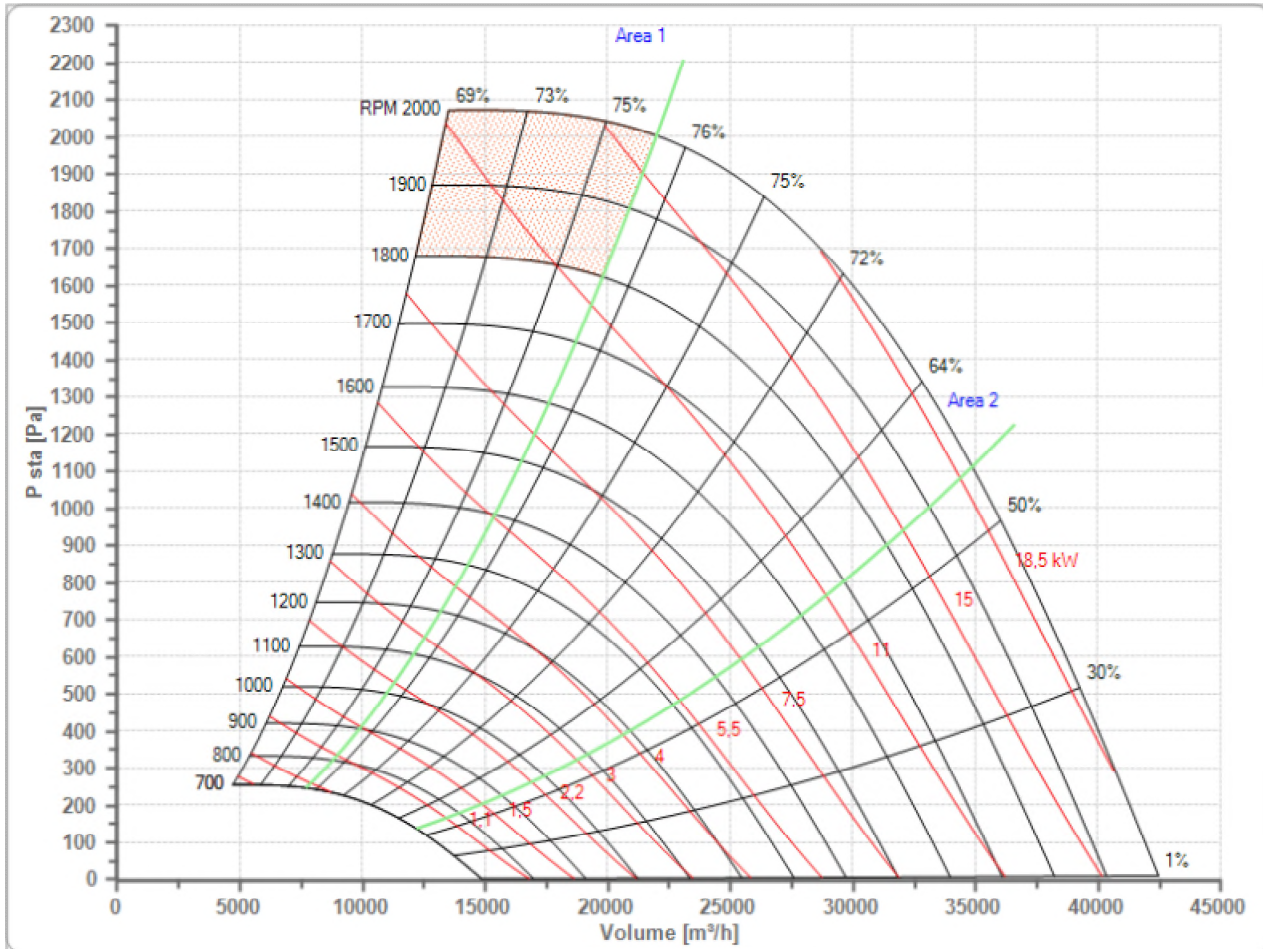

Selected Fan
n Max

NTHZ 560 B
1950 1/min

Fan working conditions
Pw Max

Free Inlet - Free Outlet
11.50 kW

Certificates

The AMCA licensed air performance data has been modified for installation type A: Free inlet - Free outlet not included in the certified data. The modified performance is not AMCA licensed but is provided to aid in selection and application of the product.

a	b	c	e	f	g	h	j	l	m
1017	887	390	715	412	43	12	606	250	892
n	n1	o	ød	øw	p	q	q1	r	s
815	765	765	40	15	1000	1022	1046	500	143
s1	t	u	v	x	y	z	z1		
745	502	10	70	416	634	10	7		