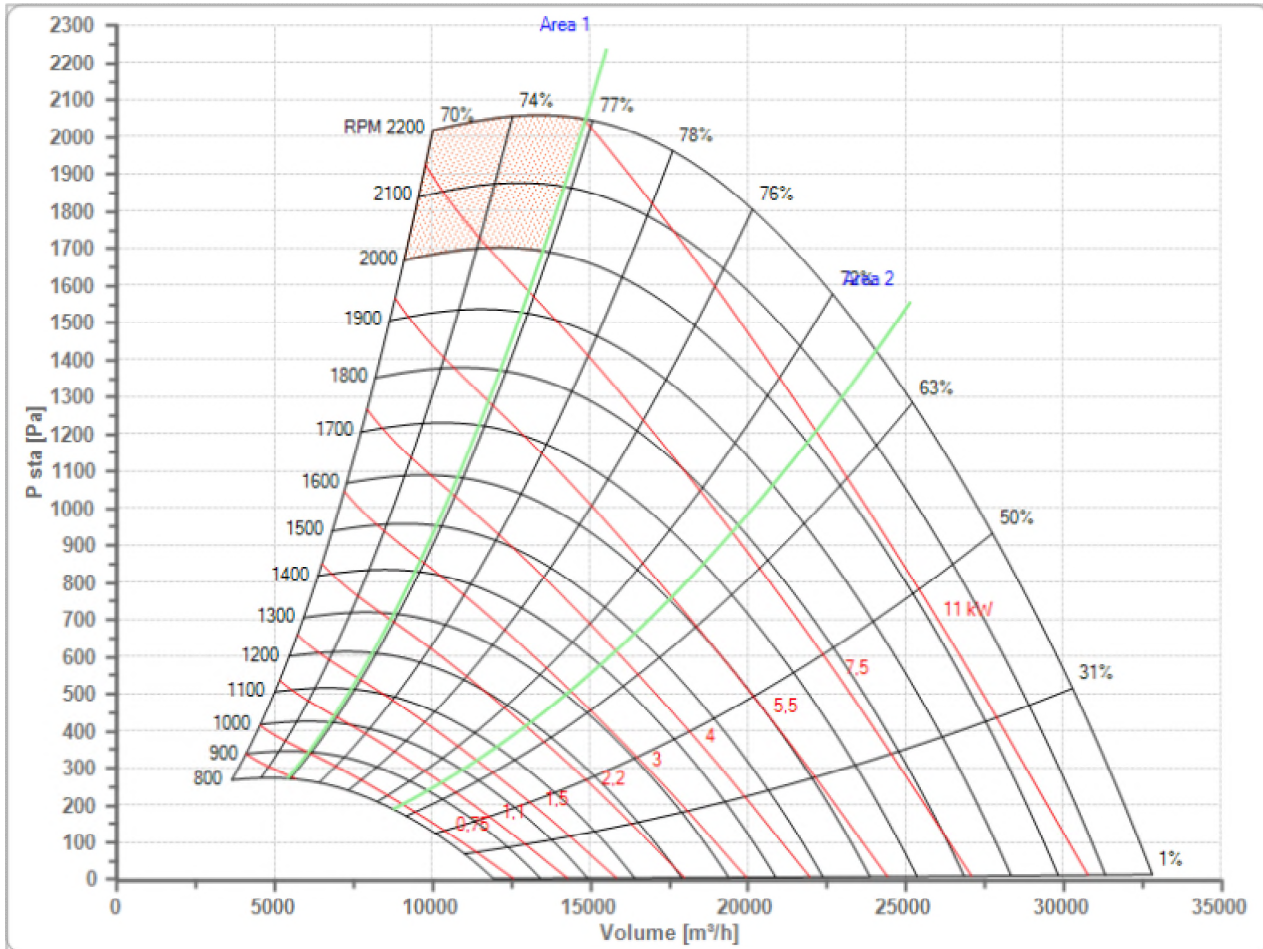

Selected Fan  
n Max

**NTHZ 500 B**  
**2100 1/min**

Fan working conditions  
Pw Max

**Free Inlet - Free Outlet**  
**9.50 kW**

**Certificates**

The AMCA licensed air performance data has been modified for installation type A: Free inlet - Free outlet not included in the certified data. The modified performance is not AMCA licensed but is provided to aid in selection and application of the product.

a	b	c	e	f	g	h	j	l	m
908	795	352	638	368	38	10	540	225	800
n	n1	o	ød	øw	p	q	q1	r	s
718	688	678	35	12	875	915	936	450	119
s1	t	u	v	x	y	z	z1		
668	448	9	50	375	568	10	6		