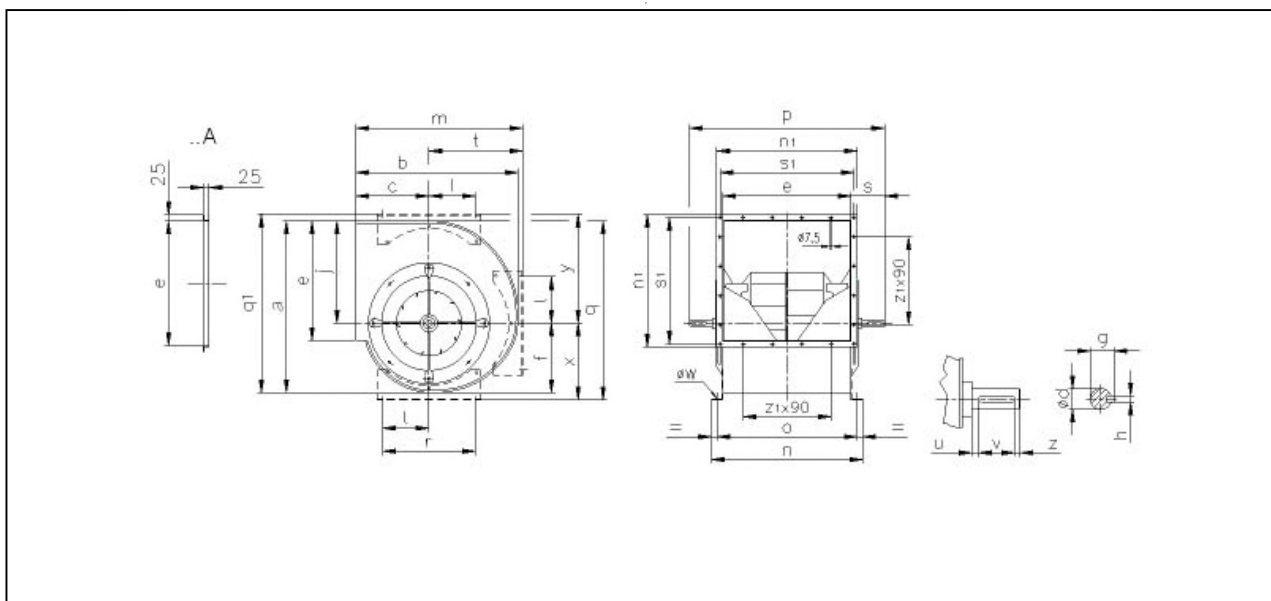

Selected Fan  
n Max

**NTHZ 500 B**  
**2100 1/min**

Fan working conditions  
Pw Max

**Free Inlet - Free Outlet**  
**9.50 kW**

**Certificates**

The AMCA licensed air performance data has been modified for installation type A: Free inlet - Free outlet not included in the certified data. The modified performance is not AMCA licensed but is provided to aid in selection and application of the product.