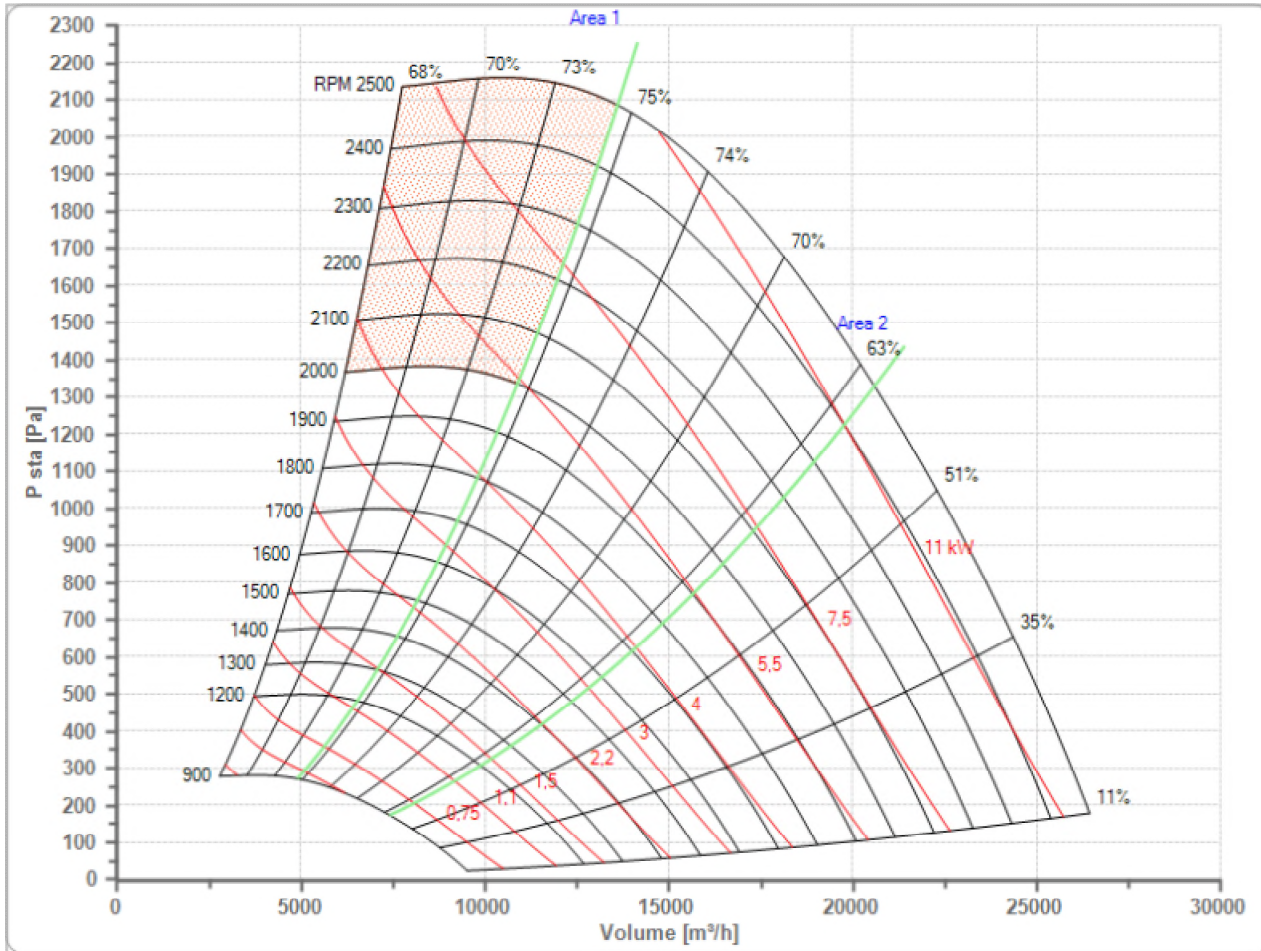

Selected Fan
n Max

NTHZ 450 B
2400 1/min

Fan working conditions
Pw Max

Free Inlet - Free Outlet
8.50 kW

Certificates

The AMCA licensed air performance data has been modified for installation type A: Free inlet - Free outlet not included in the certified data. The modified performance is not AMCA licensed but is provided to aid in selection and application of the product.

a	b	c	e	f	g	h	j	l	m
818	722	322	569	332	38	10	486	225	729
n	n1	o	ød	øw	p	q	q1	r	s
649	619	609	35	12	810	823	850	450	121
s1	t	u	v	x	y	z	z1		
599	407	11	50	337	519	10	6		