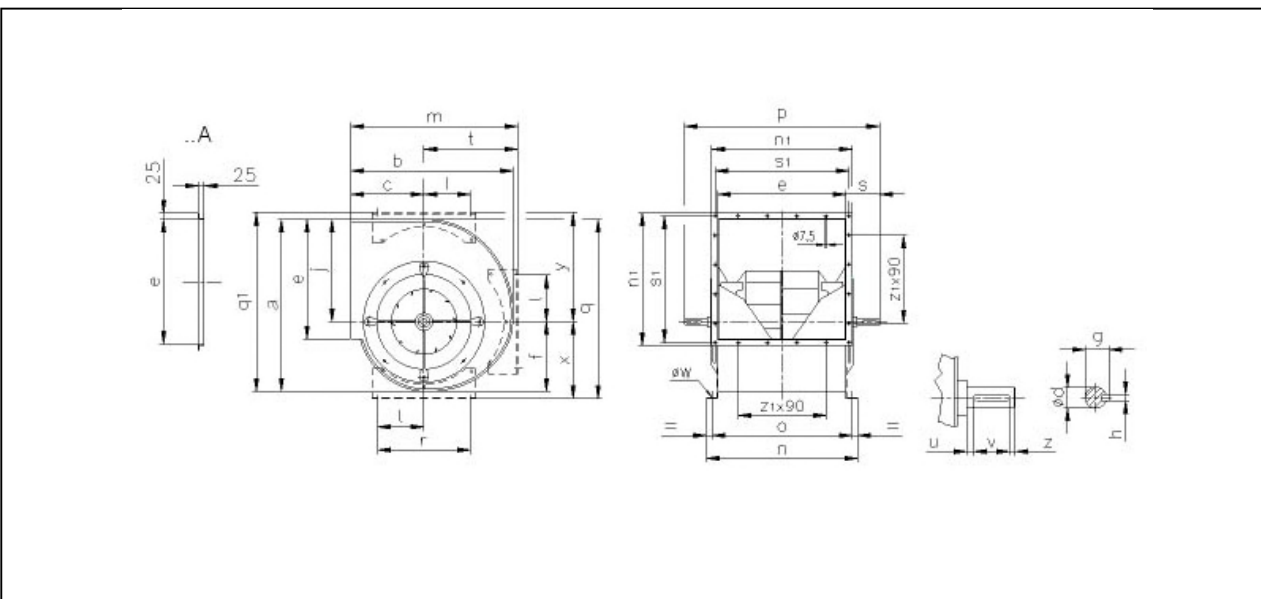

Selected Fan
n Max

NTHZ 450 B
2400 1/min

Fan working conditions
Pw Max

Free Inlet - Free Outlet
8.50 kW

Certificates

The AMCA licensed air performance data has been modified for installation type A: Free inlet - Free outlet not included in the certified data. The modified performance is not AMCA licensed but is provided to aid in selection and application of the product.