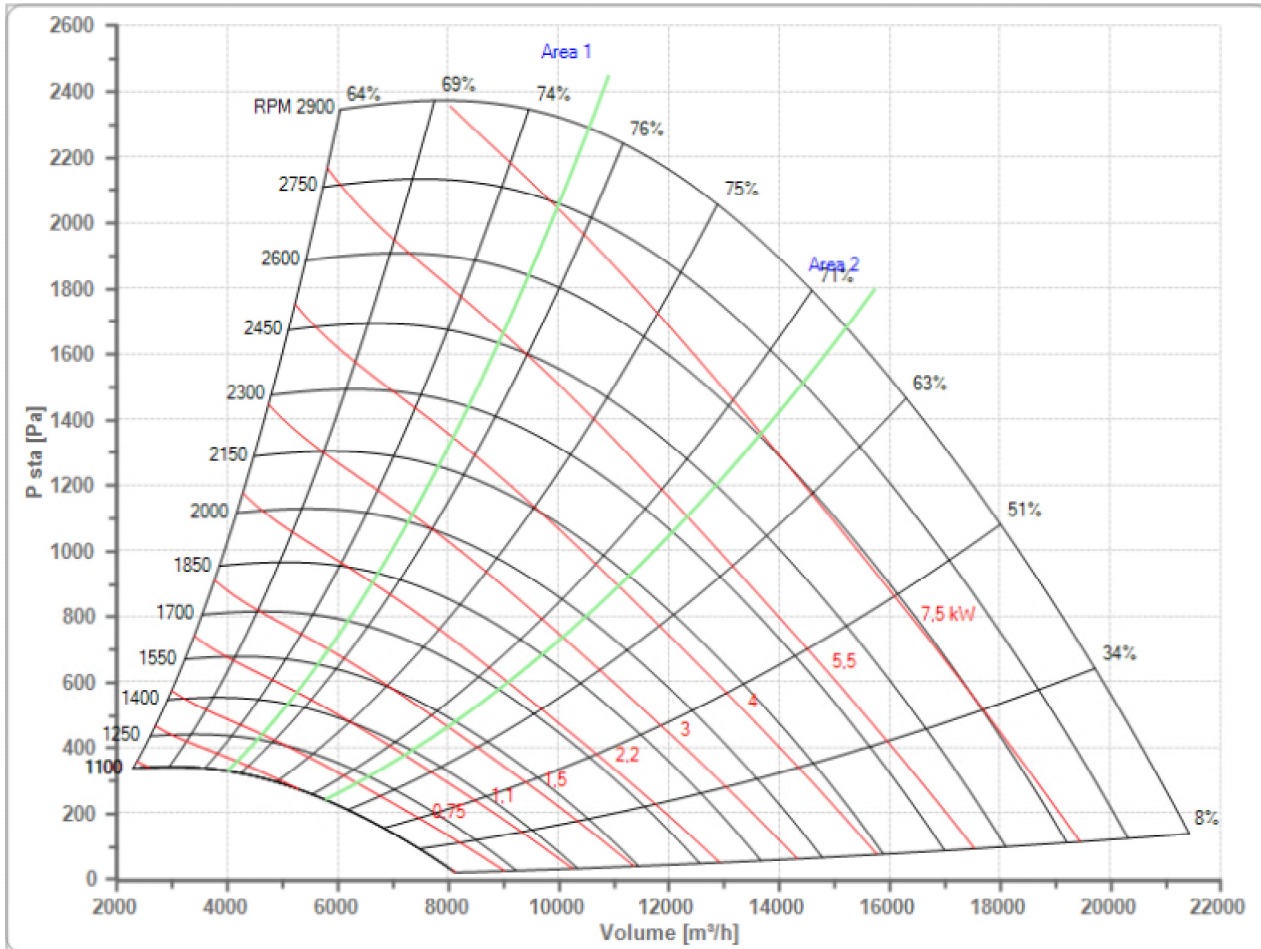

Selected Fan
n Max

NTHZ 400 B
2800 1/min

Fan working conditions
Pw Max

Free Inlet - Free Outlet
6.50 kW

Certificates

The AMCA licensed air performance data has been modified for installation type A: Free inlet - Free outlet not included in the certified data. The modified performance is not AMCA licensed but is provided to aid in selection and application of the product.

a	b	c	e	f	g	h	j	l	m
726	645	291	507	296	33	8	432	177.5	649
n	n1	o	ød	øw	p	q	q1	r	s
587	557	547	30	10.5	709	733	757	355	101
s1	t	u	v	x	y	z	z1		
537	358	7	40	301	461	10	5		