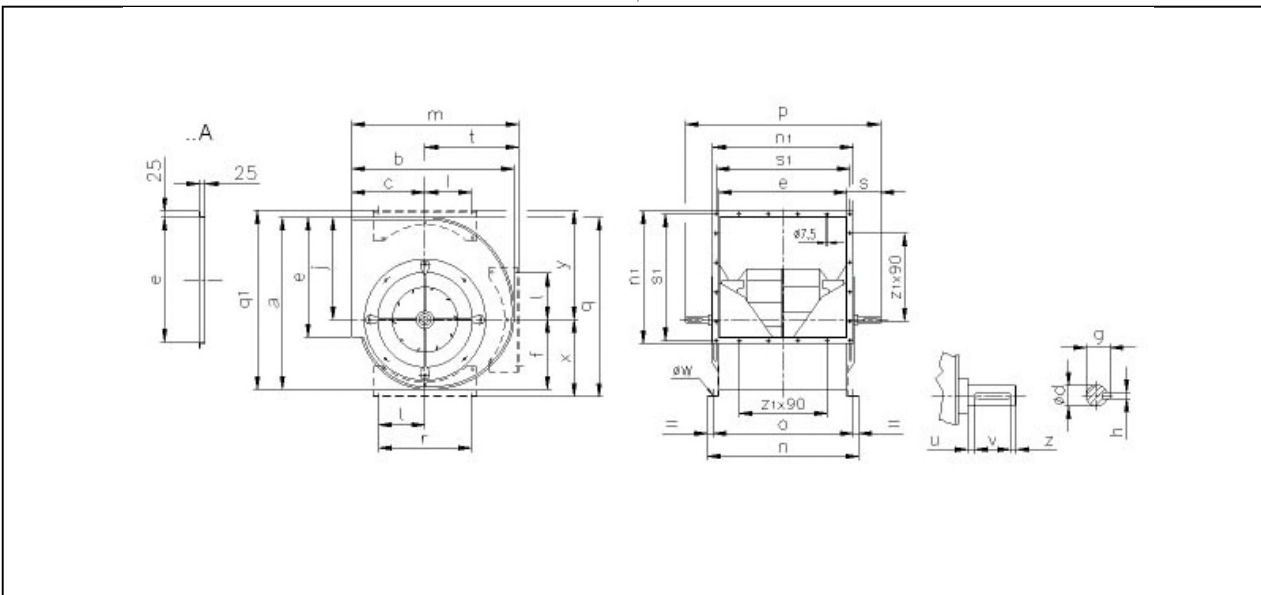

Selected Fan
n Max

NTHZ 400 B
2800 1/min

Fan working conditions
Pw Max

Free Inlet - Free Outlet
6.50 kW

Certificates

The AMCA licensed air performance data has been modified for installation type A: Free inlet - Free outlet not included in the certified data. The modified performance is not AMCA licensed but is provided to aid in selection and application of the product.