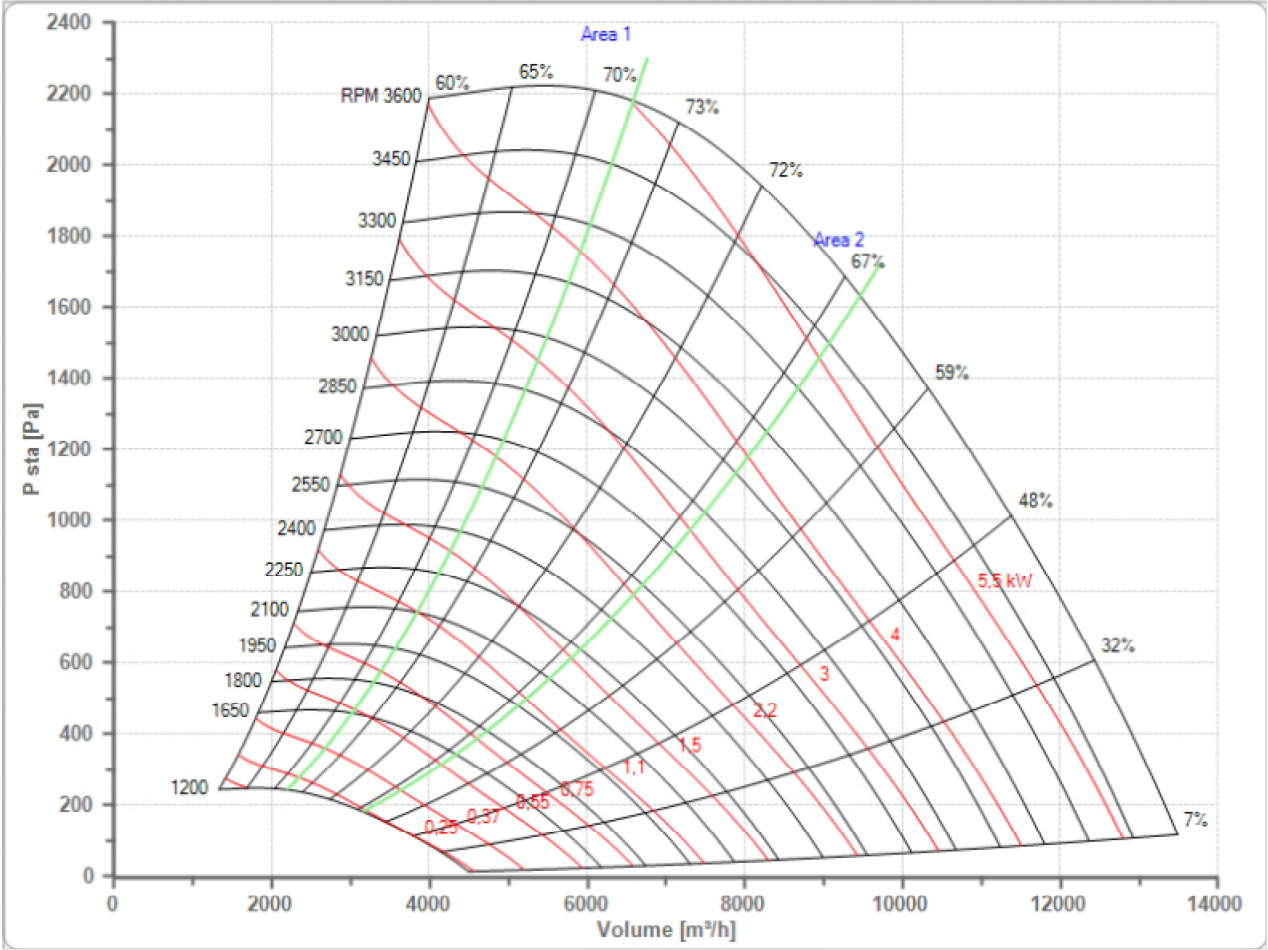

**Certificates**  
 The AMCA licensed air performance data has been modified for installation type A: Free inlet - Free outlet not included in the certified data. The modified performance is not AMCA licensed but is provided to aid in selection and application of the product.

a	b	c	e	f	g	h	j	l	m
573	516	236	404	233	28	8	341	140	516
n	n1	o	ød	øw	p	q	q1	r	s
464	454	434	25	10.5	585	600	771	280	90
s1	t	u	v	x	y	z	z1		
434	280	5	40	258	367	5	4		